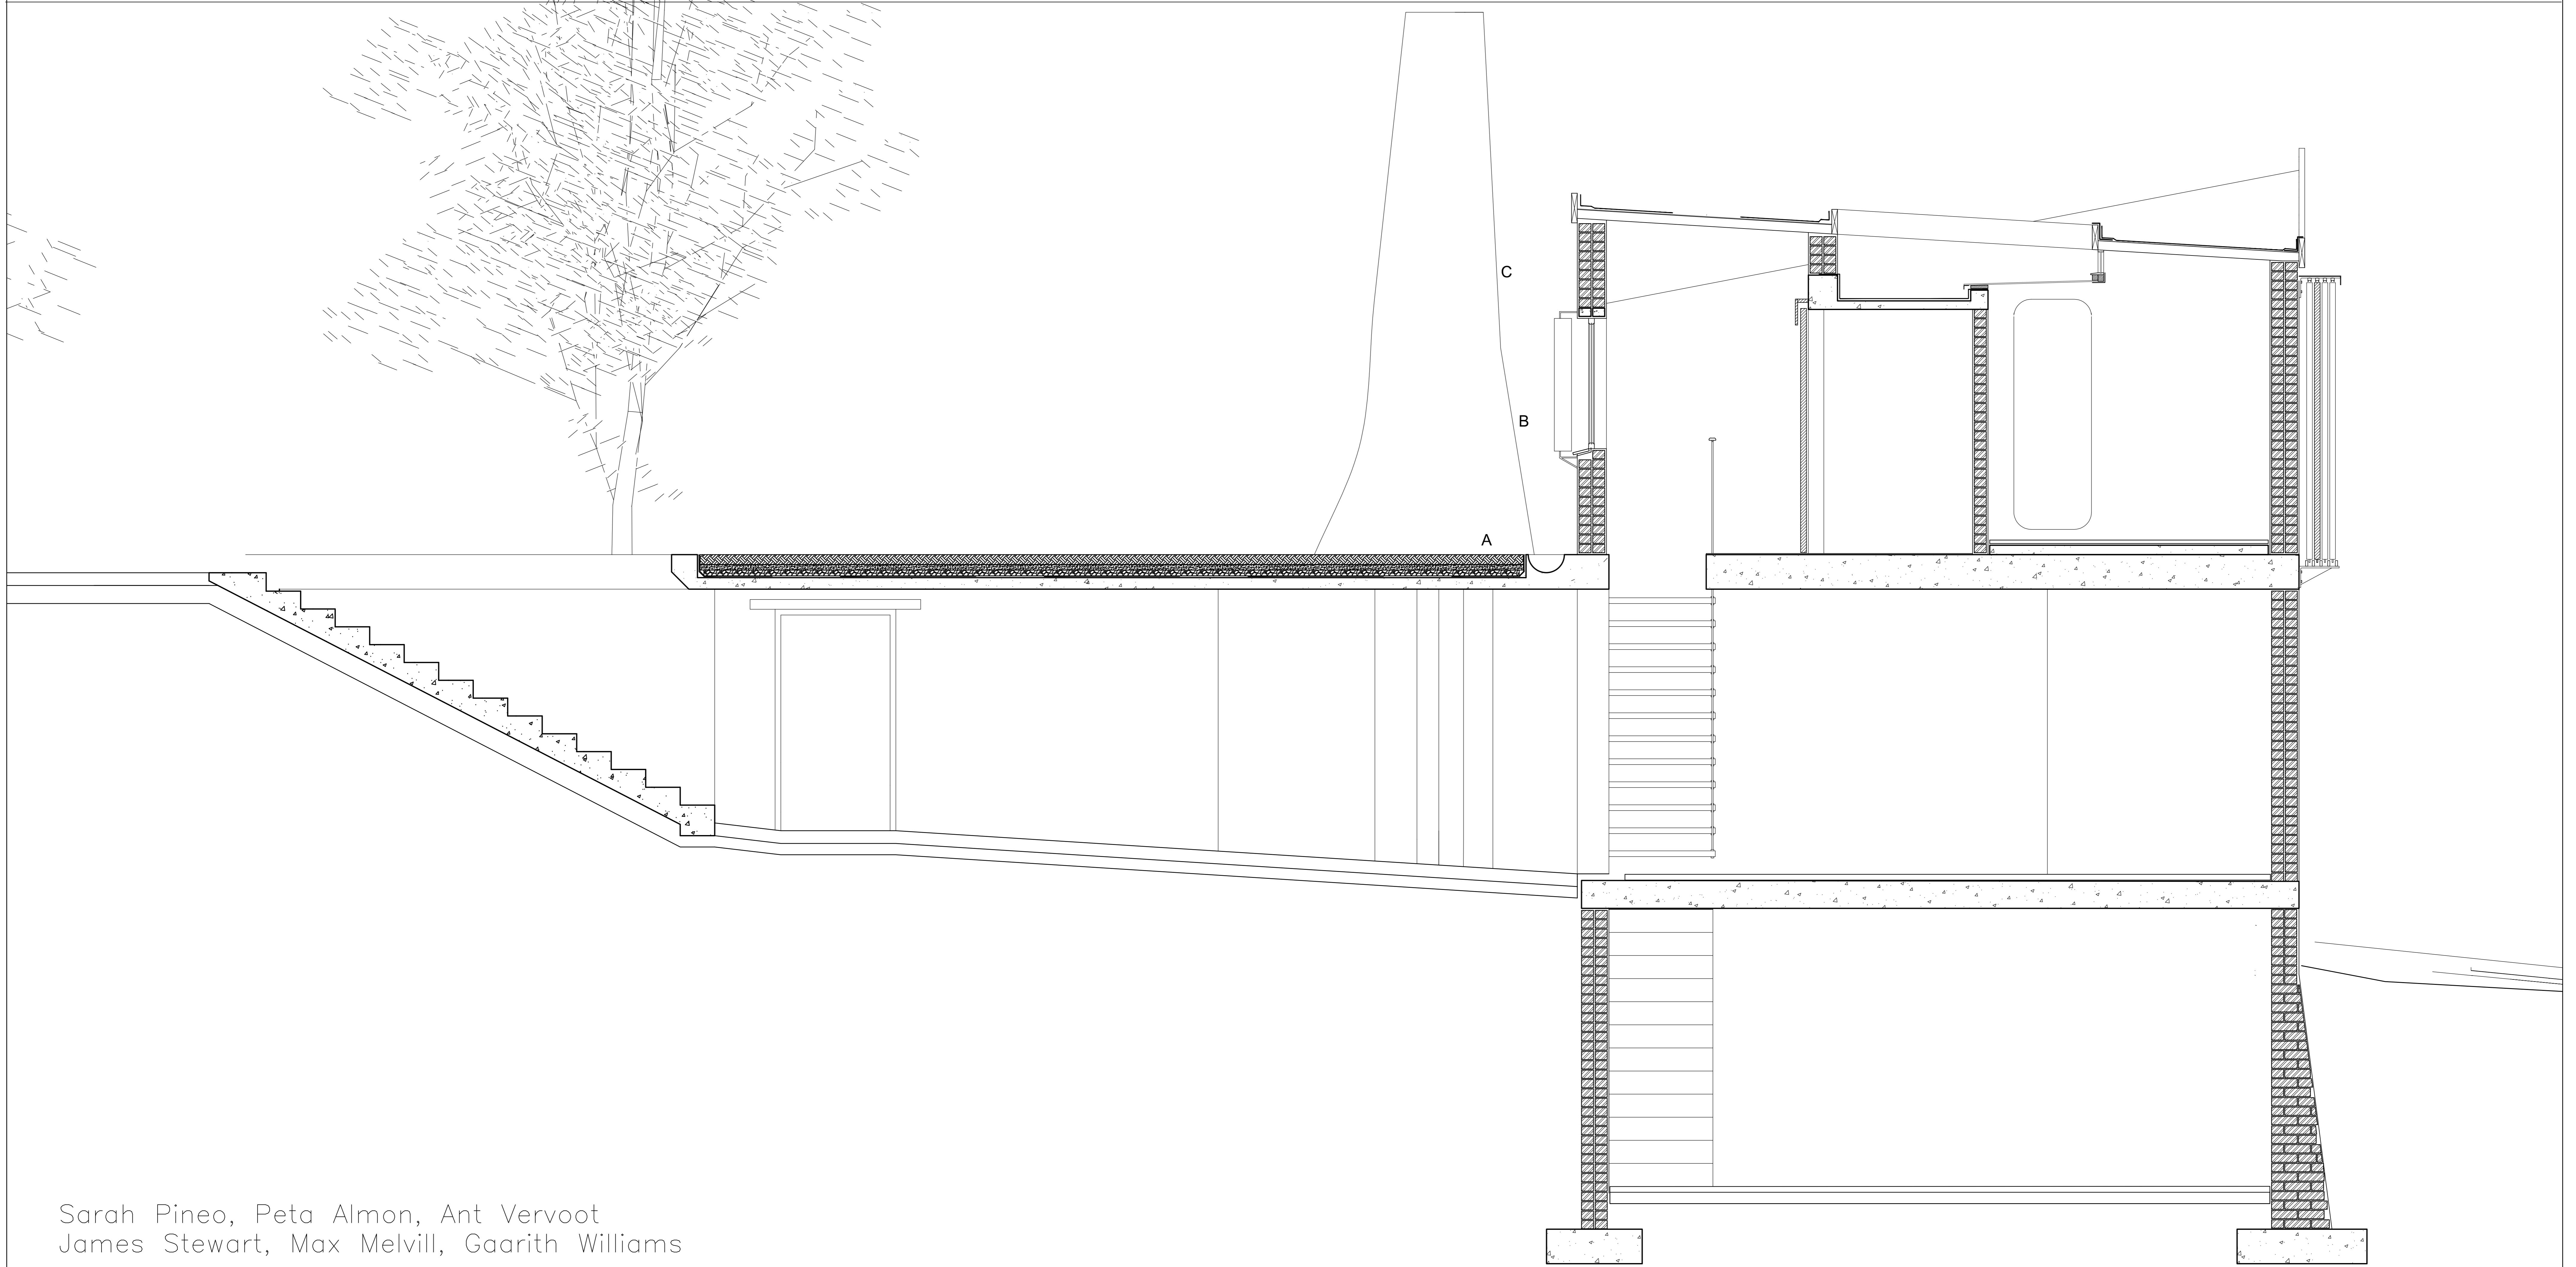

DETAIL A 1:5

DETAIL B 1:5

LOUVER DETAIL

DETAIL C 1:5

DIE ES  
BY: GAWIE FAGAN

SHORT SECTION THROUGH KITCHEN  
1:20

TECHNOLOGY TUT4: DETAILING  
BAS 2 2010

Sarah Pineo, Peta Almon, Ant Vervoot  
James Stewart, Max Melvill, Gaarith Williams