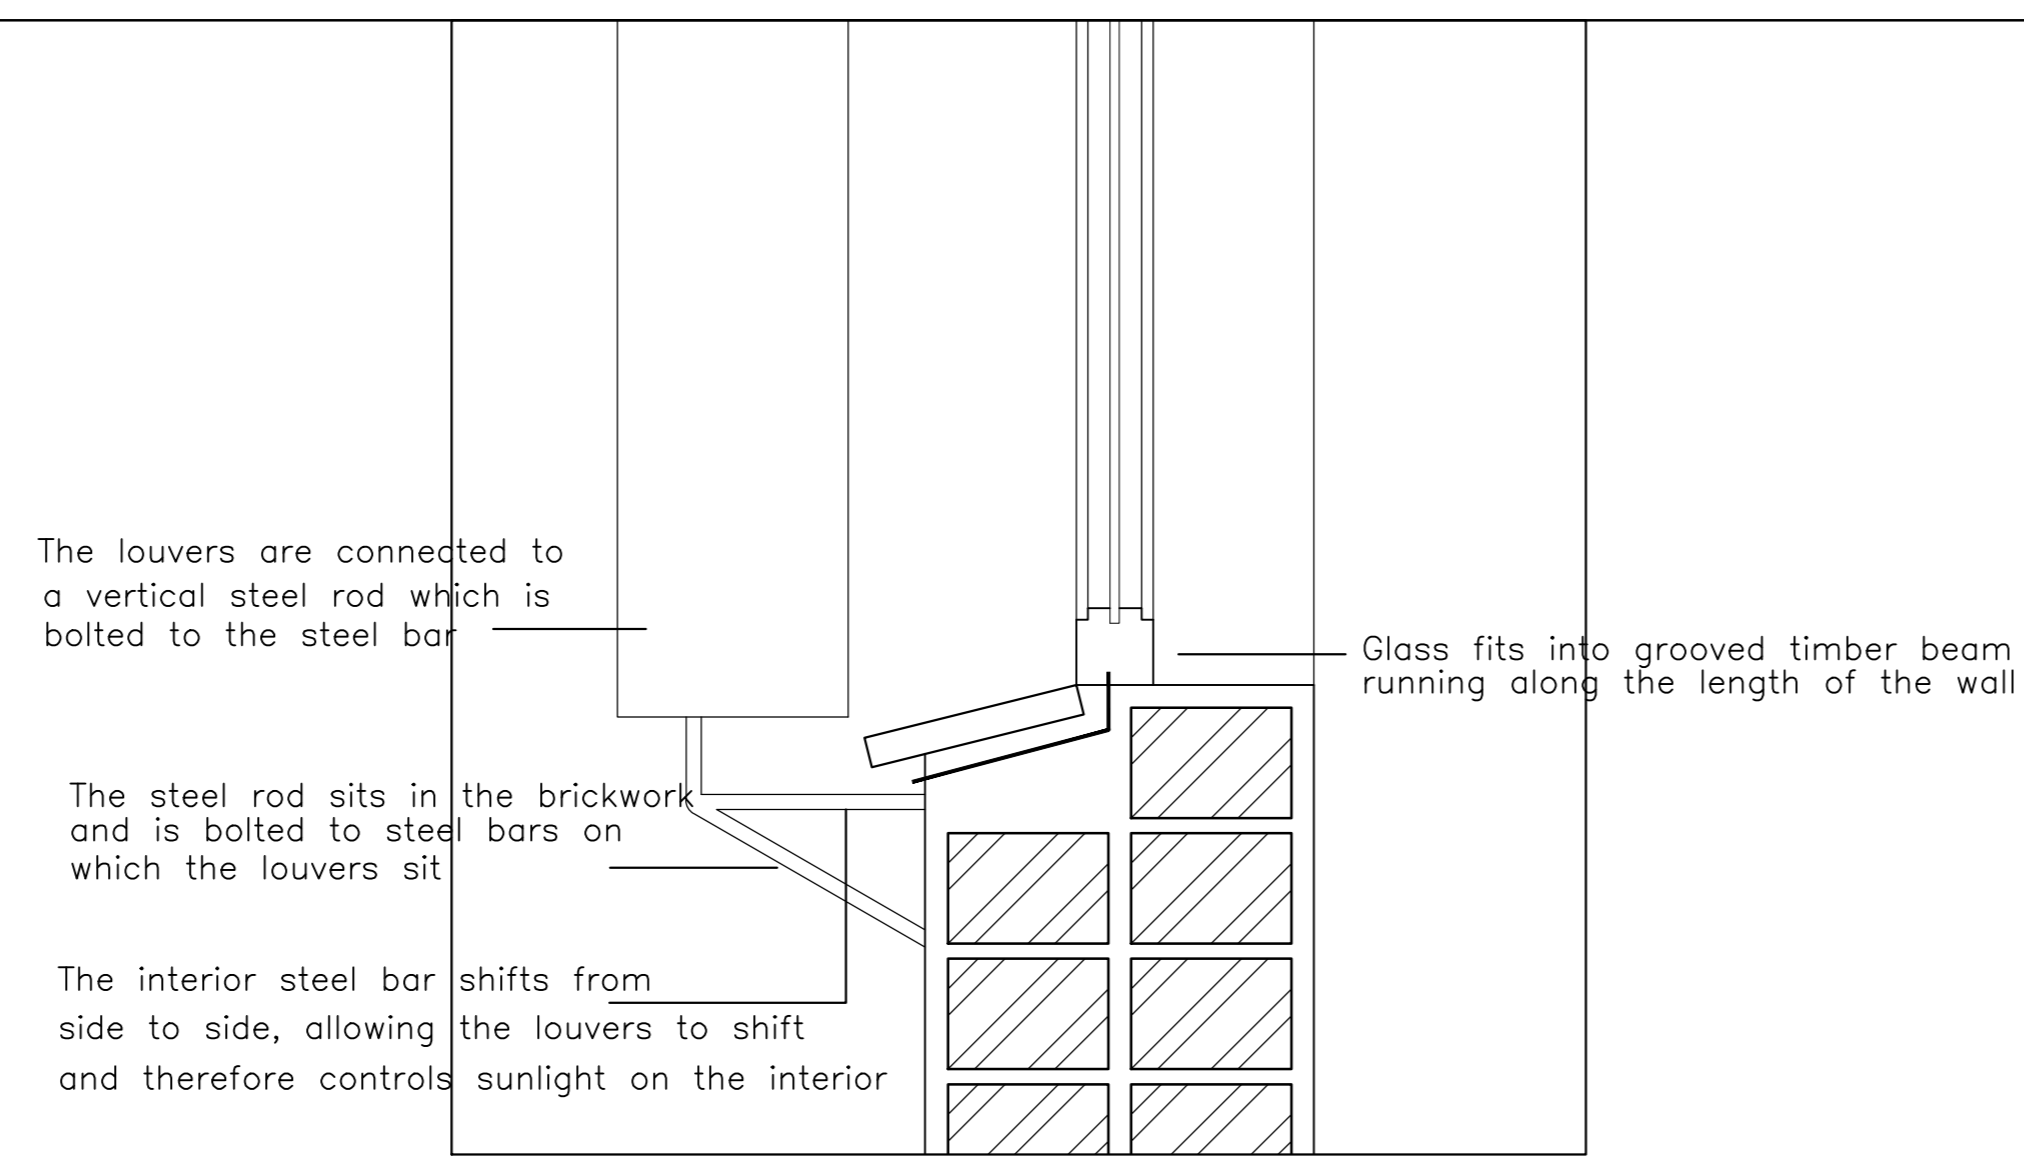

DETAIL A 1:5

DETAIL B 1:5

LOUVER DETAIL

DETAIL C 1:5

DIE ES  
BY: GAWIE FAGAN

SHORT SECTION THROUGH KITCHEN  
1:20

TECHNOLOGY TUT4: DETAILING  
BAS 2 2010

Sarah Pineo, Peta Almon, Ant Vervoot  
James Stewart, Max Melvill, Gaarith Williams