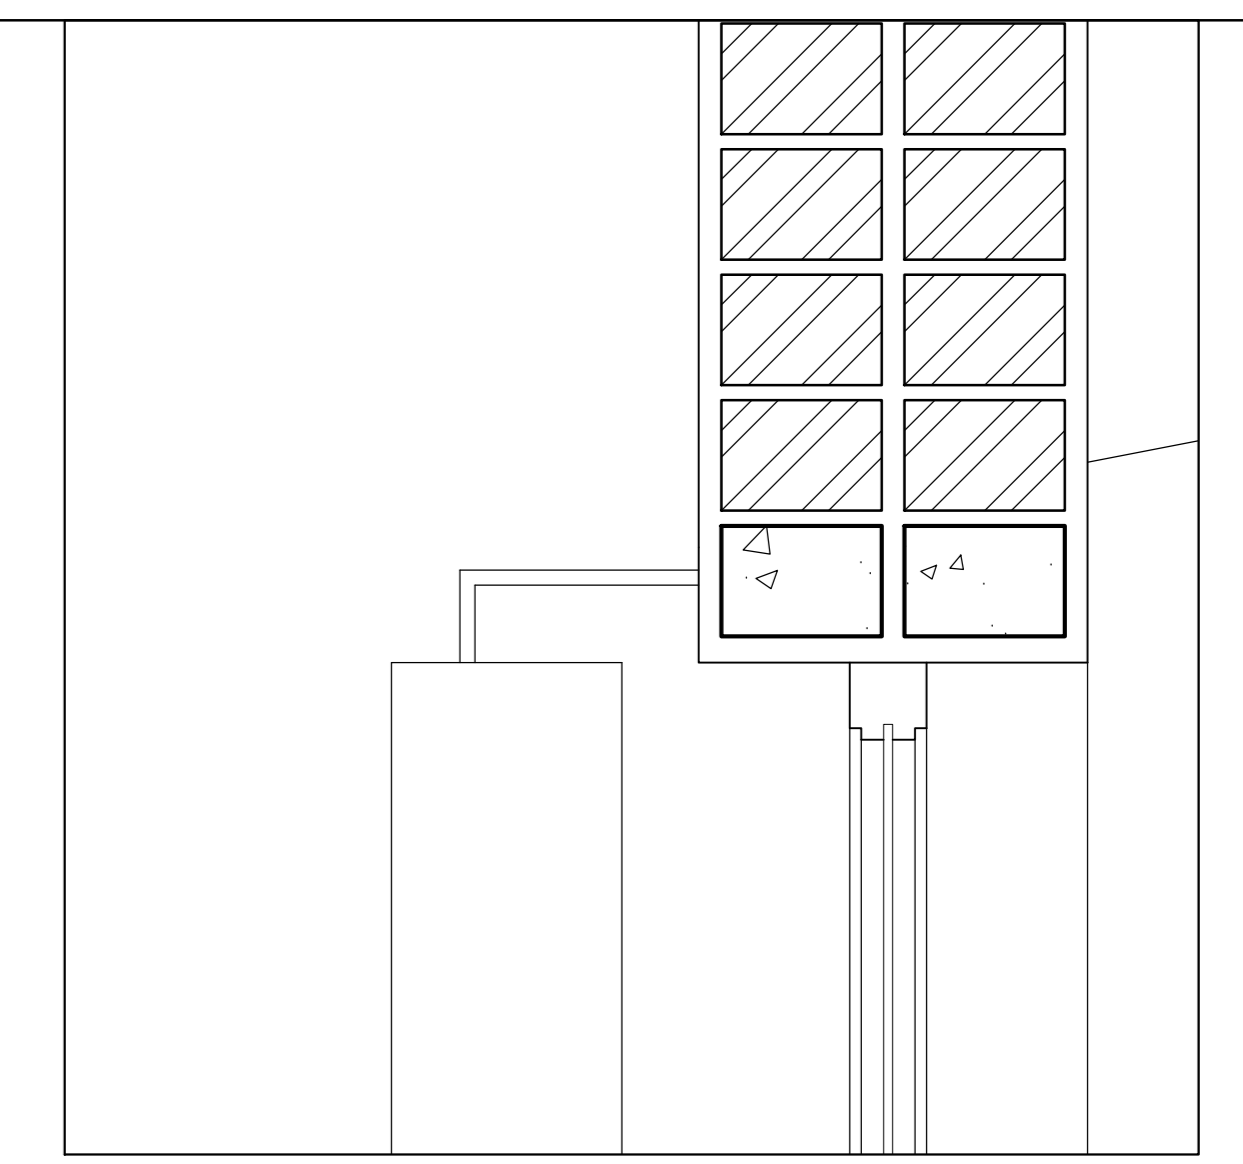

DETAIL A 1:5

DETAIL B 1:5

LOUVER DETAIL

DETAIL C 1:5

DIE ES  
BY: GAWIE FAGAN

SHORT SECTION THROUGH KITCHEN  
1:20

TECHNOLOGY TUT4: DETAILING  
BAS 2 2010

Sarah Pineo, Peta Almon, Ant Vervoot  
James Stewart, Max Melvill, Gaarith Williams